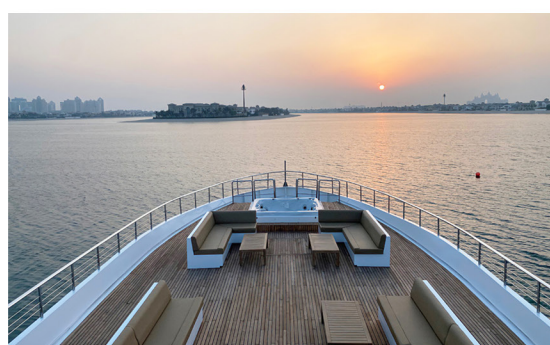

Mega Yacht - My *FINESSE* Specification

Features

- Luxury yacht • Flybridge • Panoramic windows • Comfortable cabins
- Sound System • Vast seating area on bow & aft • Tender boat

Elegance on the waves: Where Yacht living meets Luxury