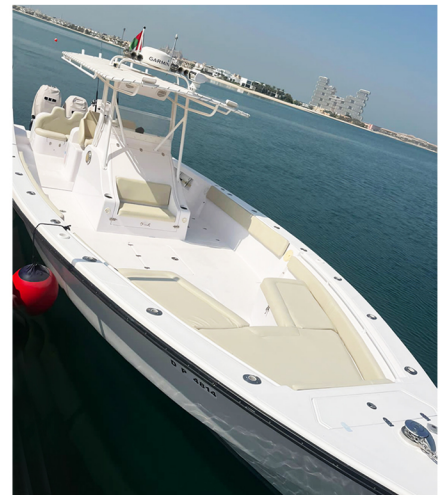

MEGA YACHT - MY FINESSSE

Where sophistication meets the sea.

Shipyard, C.R.N. Catholica, Italy.

- Year Re-build-2015
- Renovated- 2023
- Steel Hull
- Length Overall, 4.96 Meter
- Swimming Platform
- Width, 7.72 Meter
- Draft, 3.98 Meter
- Main Engine, 2 Yanmar Diesel 1900HP
- Speed, Cruising 8 Knots, Maximum Speed 14 Knots
- Stabilizer, ND Electronic Fin Stabilizers with Zero Speed Capability
- Generators, 3 Kohler 125
- KVA AC, Clima
- Central Chillers, 72000 Tons
- Capacity with Fresh Air
- Bow Thruster, 125 KW
- Fuel Capacity, 55 Ton
- Ocean Ongoing Unrestricted Navigation

Accommodation

- Capacity up to 100 People

CABIN CONFIGURATION

- 1 Royal Master Room
- 1 VIP Suite
- 5 En Suite Bedrooms

Mega Yacht - My *FINESSE* Specification

Features

- Luxury yacht • Flybridge • Panoramic windows • Comfortable cabins
- Sound System • Vast seating area on bow & aft • Tender boat

We have boat next to us to support 11 meter boat
use for water sports like:

- White boarding
- Donut ride
- Skiing

AMENITIES AND TOYS

Luxury Accomodations

Jacuzzi

Slides

Sun Deck

Outside Bar